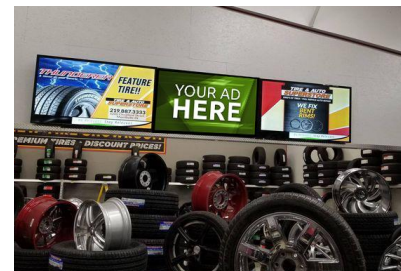

## A COMMUNITY ADVERTISING PLATFORM

We connect local businesses to their customers through our Network of Indoor Digital Billboards placed in popular businesses throughout the Front Range. These screens display full-motion ads about the business hosting the screen, ads for local businesses in the area, and relevant local content. This network of screens allows you to reach your customers where they work, shop, eat, and play! We have locations all over our community.

### Top Venue Categories - Including but not limited to

BARS | RESTAURANTS

RETAIL

HEALTH AND FITNESS

HEALTH AND BEAUTY

MEDICAL

AUTO

**OUR VENUE PARTNERS HAVE LENGTHY DWELL TIME AND HIGH TRAFFIC COUNTS**

### 1. Full Motion Commercial Creation:

Your business will be the star of a captivating 15-second commercial crafted by *NTV360*. Promote your grand opening, showcase your latest features, or highlight your services—all yours to own and share on your website and social platforms.