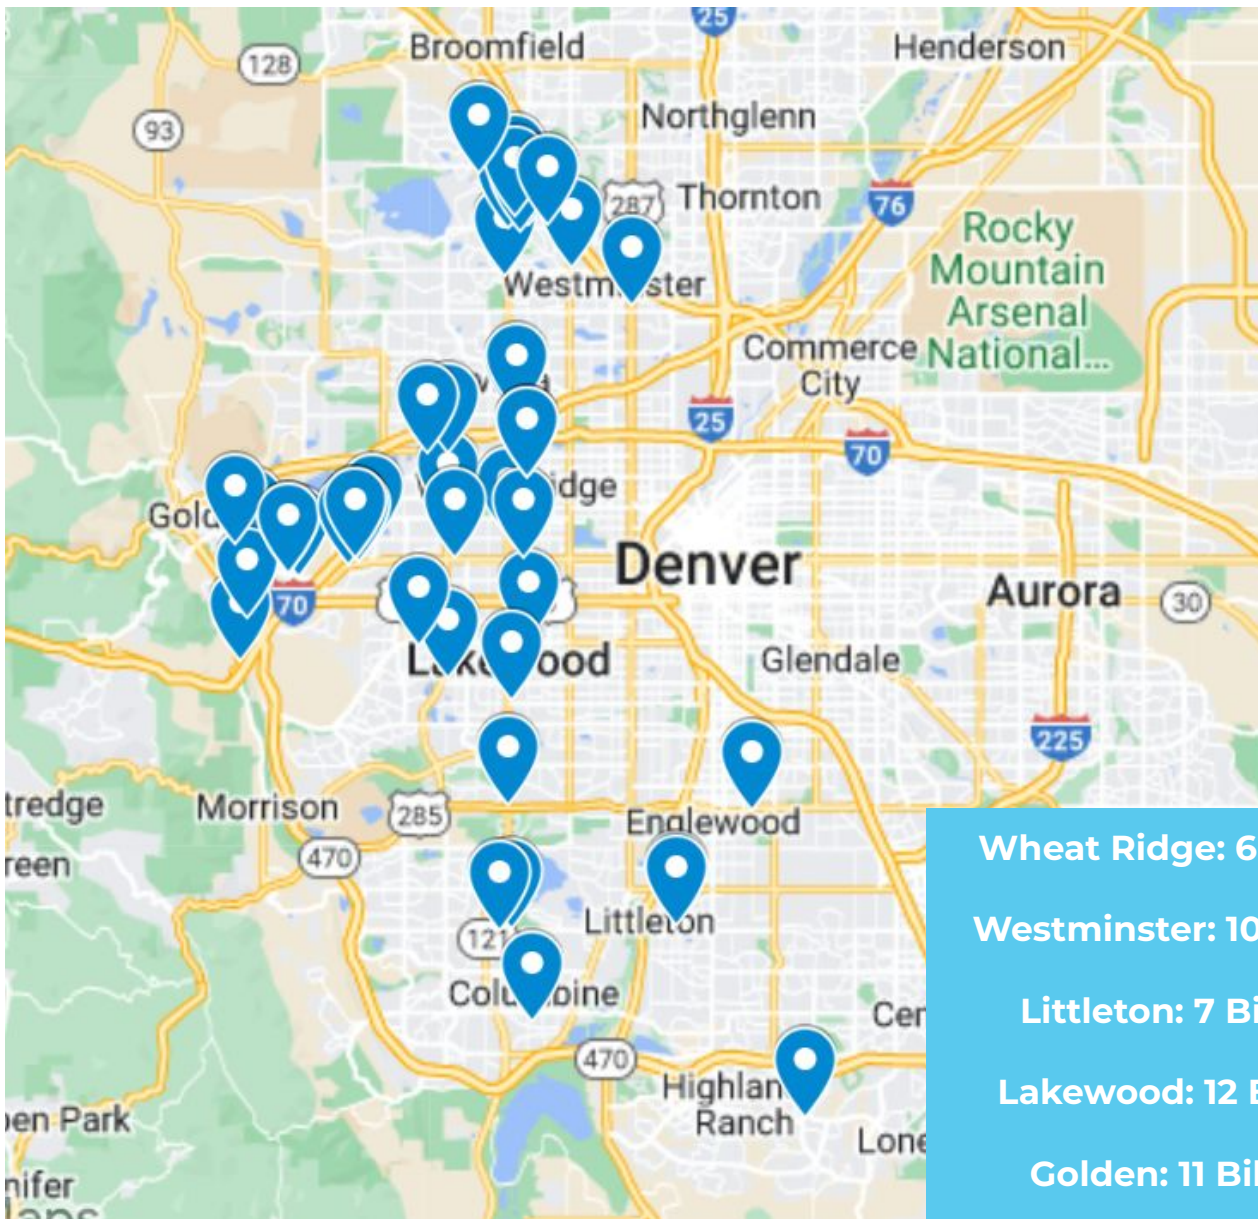

## 30+ Billboards in Jeffco to choose from!

- Wheat Ridge: 6 Billboards
- Westminster: 10 Billboards
- Littleton: 7 Billboards
- Lakewood: 12 Billboards
- Golden: 11 Billboards
- Arvada: 4 Billboards